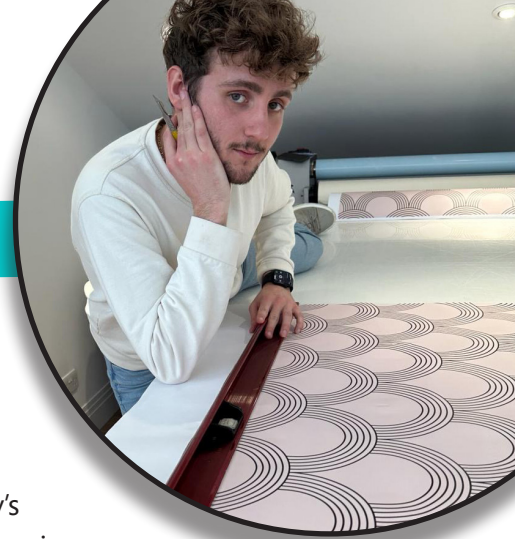

Our team's enthusiasm for design and attention to detail makes the process seamless and stress-free for the SCOOP organisers. We believe in fostering positive relationships and open communication, which translates into a collaborative atmosphere where ideas flourish, and challenges are smoothly overcome. Our clients appreciate not only the quality of our work but also the positive energy and dedication we bring to every project. As we continue to support these bi-annual fashion trade exhibitions, our goal remains to not only meet the expectations of our clients but to exceed them, creating memorable experiences for everyone involved through our expertise and passion for what we do.